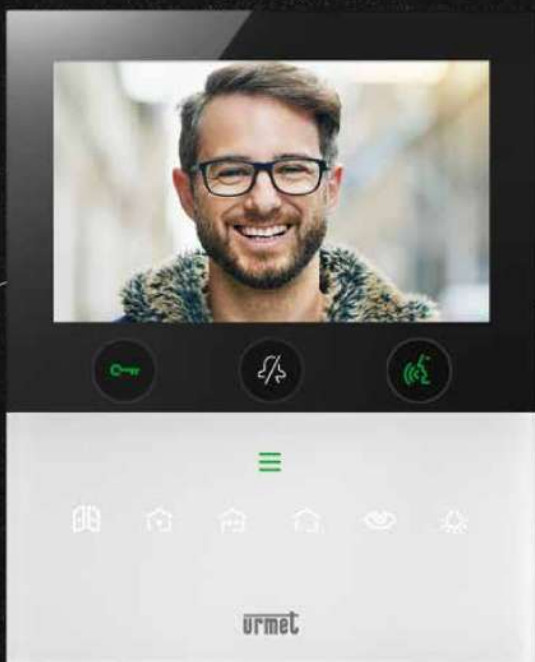

Misure L x A x P

21.2x13.8x2.4 cm

VOG 7

VOG 5W

13x16x2.6 cm

Misure L x A x P

VOG 5

13x16x2.6 cm